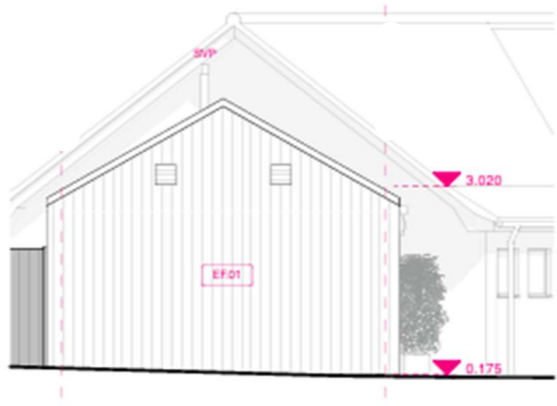

New changing block unit

Internals; 5 x WC, 2 x changing rooms, 2 x shower areas

Front elevation

Rear elevation