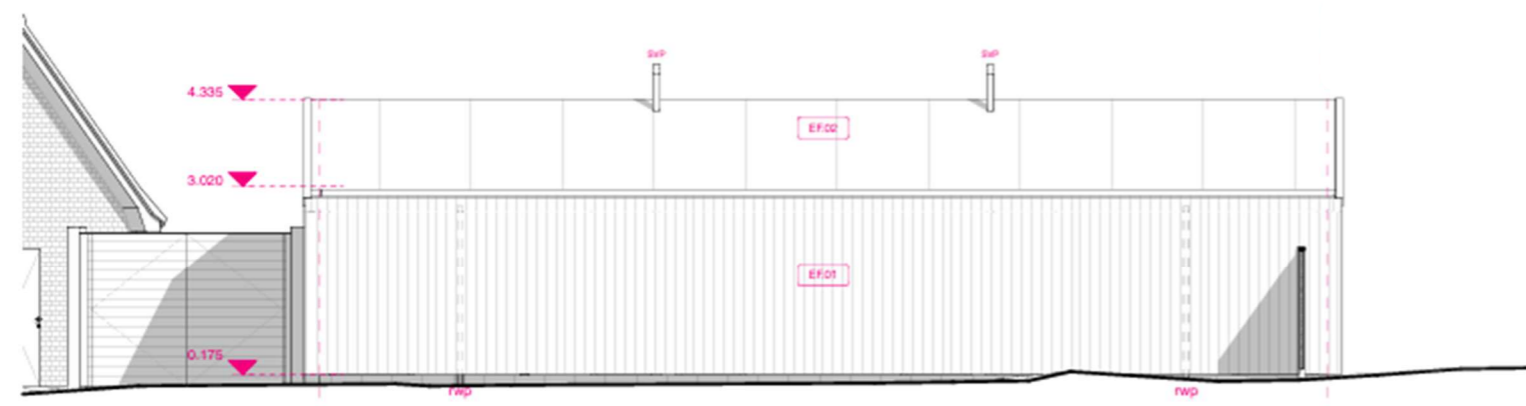

New changing block unit

Internals; 5 x WC, 2 x changing rooms, 2 x shower areas

Front elevation

Rear elevation